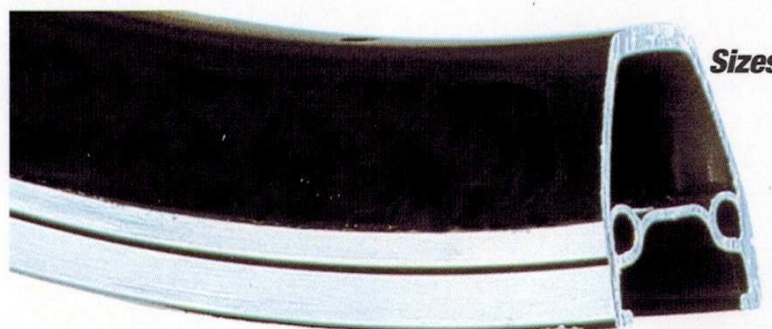

030

Sizes: 28" Etrto 622 19 Din

Description: Natural o Verniciato

Holes: No. 32 / 36

Eyelets: No

Weight: 565

Colours: Yes