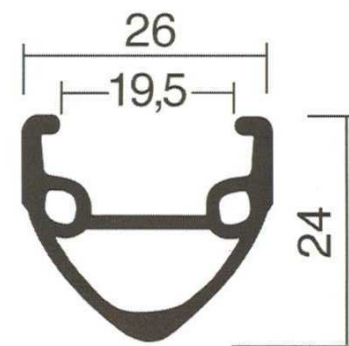

Description: Natural o Verniciato

Holes: No. 32 / 36

Eyelets: No

Weight: 520

Colours: Yes

XR - 18

Sizes: 28" Etrto 622 - 19 Din

Description: Natural o Verniciato

Eyelets: No

Weight: 565

Colours: Yes

THUNDER

Sizes: 28" Etrto 559 - 19 Din; 28" Etrto 622 - 19 Din

Description: Natural o Verniciato

Holes: No. 32 / 36

Eyelets: Yes

Weight: 580 - 600

Colours: Yes

Cerchi / Rims

MOUNT

Sizes: 26" Etrto 559 - 19,5 Din; 28" Etrto 622 - 19,5 Din

Description: Natural o Verniciato

Holes: No. 32 / 36

Eyelets: No

Weight: 520 / 575

Colours: Yes

Sizes: 26" Etrto 559 - 18 Din ; 28" Etrto 622 - 18 Din

Description: Natural o Verniciato

Holes: No. 32 / 36

Eyelets: Yes

Weight: 500-550

Colours: Yes