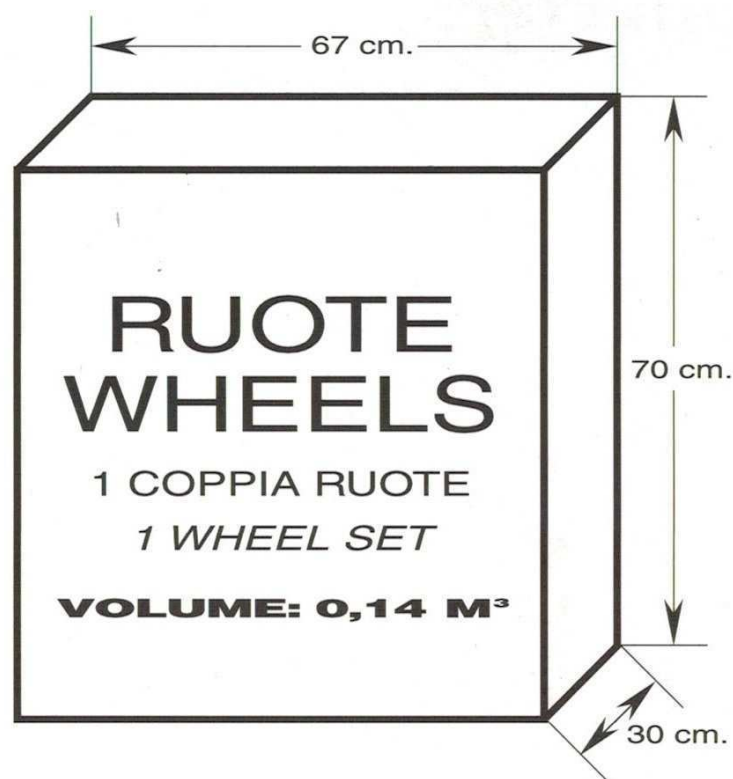

PACKAGING - DIMENSION

T-Quattro COLLECTION 2005

SOMMARIO

Pag. 1
T - QUATTRO SPORT:
T4 30S CA
T4 30S SH

Pag. 2
T - QUATTRO SPORT:
T3 30S SH
T3 25S 7V

Pag. 3
T - QUATTRO MTB:
T4 24L MTB
T4 24L MTB DB
T4 24L MTB 7V

Pag. 4
T - QUATTRO MTB:
T4 30L MTB
T4 30L MTB 7V
T4 30L MTB DB

Pag. 5
T - QUATTRO MTB /
T - QUATTRO TREKKING
T4 30L MTB RM 40
T4 30L TRK DEO

Pag. 6
T - QUATTRO TREKKING
T4 24L TRK 7V
T4 24L TRK

Pag. 7
T - QUATTRO TREKKING
T4 30L TRK
T4 30L TRK INT

Pag. 8
CERCHI / RIMS
924
XR - 18
030
THUNDER

Pag. 9
CERCHI / RIMS
MOUNT
ALPYNE
RAKTOR

Pag. 10
CERCHI / RIMS
MIRAGE
OLANDA
ERCULES

Pag. 11
GIPIEMME IN ITALIA

Pag. 12
GIPIEMME IN THE WORLD

Pag. 13
Packaging - Dimension
Note tecniche - Technical notes

La ISCA S.p.A. può apportare ai suoi prodotti modifiche tecniche, migliorative della qualità, senza darne preavviso.

ISCA S.p.A. can technically improve the quality of its products with no advance notice.