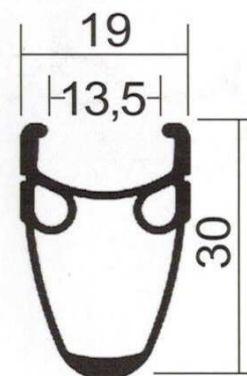

Description: Natural o Verniciato

Holes: No. 32 / 36

Eyelets: No

Weight: 520

Colours: Yes

XR - 18

Sizes: 28" Etrto 622 - 19 Din

Description: Natural o Verniciato

Holes: No. 32 / 36

Eyelets: Yes

Weight: 480

Colours: Yes

030

Sizes: 28" Etrto 622 19 Din

Description: Natural o Verniciato

Holes: No. 32 / 36