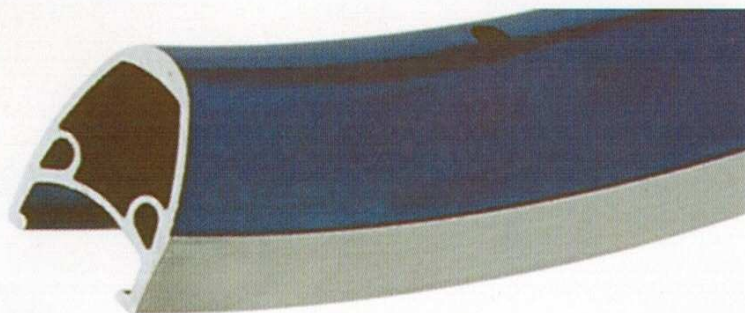

Description: Natural o Verniciato

Holes: No. 32 / 36

Eyelets: No

Weight: 520

Colours: Yes

XR - 18

Sizes: 28" Etrto 622 - 19 Din

Description: Natural o Verniciato