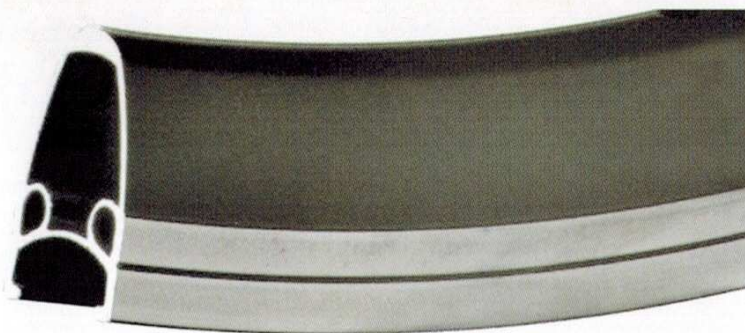

XR - 18

Sizes: 28" Etrto 622 - 19 Din

Description: Natural o Verniciato

Holes: No. 32 / 36

Eyelets: Yes

Weight: 480

Colours: Yes