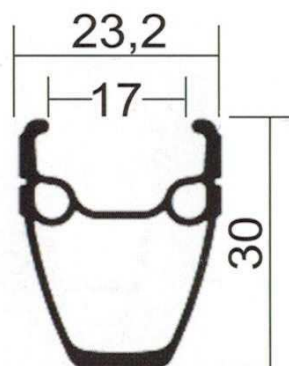

Description: Natural o Verniciato

Holes: No. 32 / 36

Eyelets: No

Weight: 520

Colours: Yes

XR - 18

Sizes: 28" Etrto 622 - 19 Din

Description: Natural o Verniciato

Holes: No. 32 / 36

Eyelets: Yes

Weight: 480

Colours: Yes

030

Sizes: 28" Etrto 622 19 Din

Description: Natural o Verniciato

Holes: No. 32 / 36

Eyelets: No

Weight: 565

Colours: Yes

THUNDER

Sizes: 28" Etrto 559 - 19 Din; 28" Etrto 622 - 19 Din

Description: Natural o Verniciato

Holes: No. 32 / 36

Eyelets: Yes

Weight: 520 / 575

Colours: Yes

Sizes: 26" Etrto 559 - 18 Din ; 28" Etrto 622 - 18 Din

Description: Natural o Verniciato

Holes: No. 32 / 36

Eyelets: Yes

Weight: 500-550

Colours: Yes