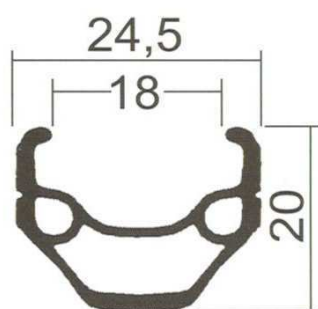

Description: Natural o Verniciato

Holes: No. 32 / 36

Eyelets: No

Weight: 520

Colours: Yes

XR - 18

Sizes: 28" Etrto 622 - 19 Din

Description: Natural o Verniciato

Eyelets: No

Weight: 565

Colours: Yes

THUNDER

Sizes: 28" Etrto 559 - 19 Din; 28" Etrto 622 - 19 Din

Description: Natural o Verniciato

Holes: No. 32 / 36

Eyelets: Yes

Weight: 580 - 600

Colours: Yes

Cerchi / Rims

MOUNT

Sizes: 26" Etrto 559 - 19,5 Din; 28" Etrto 622 - 19,5 Din

Description: Natural o Verniciato

Holes: No. 32 / 36

Eyelets: No

Weight: 520 / 575

Colours: Yes

Sizes: 26" Etrto 559 - 18 Din ; 28" Etrto 622 - 18 Din

Description: Natural o Verniciato

Holes: No. 32 / 36

Eyelets: Yes

Weight: 500-550

Colours: Yes